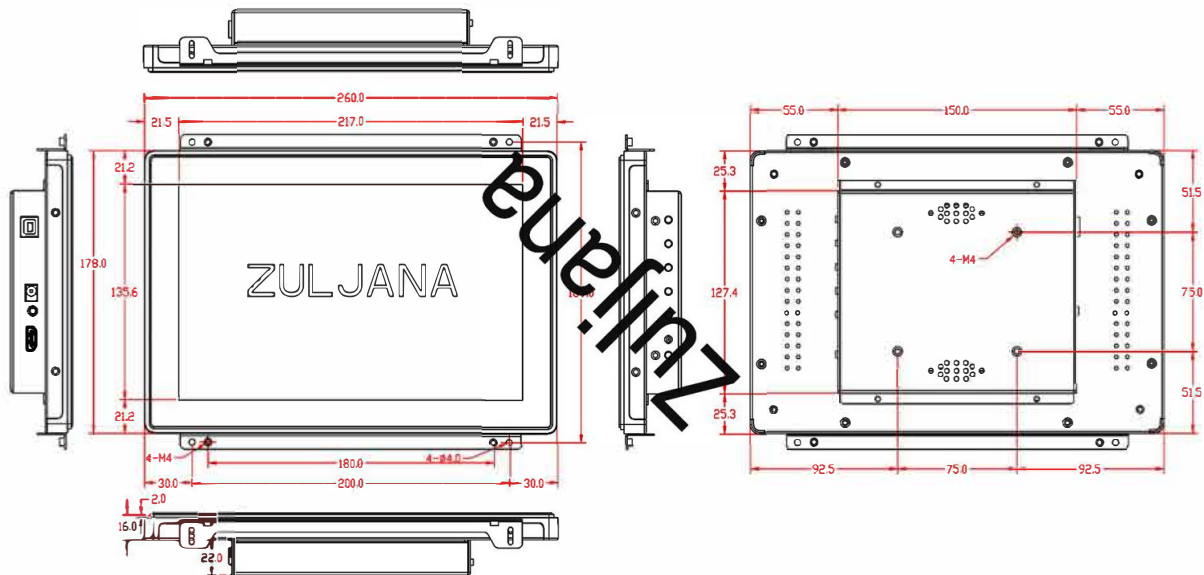

Ordering information

10.1"LCD,500 nits(Optional),700:1,1280x800 pixels,21.80(H)×13.66(V),LED Backlight

IP Rating

IP65 Front / IP40 Back

LCD Panel

Screen Diagonal (Inch/cm)	10.1/25.65
Active Display Area(cm)	21.80(H)×13.66(V)
Aspect Ratio	16:10
Physical Resolution	1280×800
Maximum showable resolution	1920×1080
Colours Displayed	16.7M
Brightness (cd/m2)	500
Contrast	700:1
Typical Reaction Time Tr/ Tf (ms)	10/15
Visual Angle Horizontal / vertical (°)	150/145
Backlight/Backlight Lifetime (hours)	LED/20,000

Touch Panel

Touch Technology	Projected Capacitive 10-point Multitouch
Touch Panel Drivers	Windows; Linux; Mac; Android
Touch Life (Contacts)	Unlimited
Surface Hardness	7H
Surface Treatment	Anti-glare (optional)
Glass Strengthening	Tempered glass

Learn more about Zuljana at baobao-industries.com

- +86 755 23775660
- +86 755 23779143
- sales@baobao-industries.com
- <https://www.baobao-industries.com>

Product Name

10.1"Capacitive Touch Monitor

Model Number

ZL101TMBCAP

Operation/Mechanical

Operating Temperature (°C)	-10~+60
Humidity Range (RH)	10%-90%
Net Weight(Kg)	1.10
Gross Weight(Kg)	2.30(Incl.cartonage)
Housing Material	Aluminum front/back case
Housing(mm)L x W x H	26.00 × 17.80 × 3.80
Mounting	VESA 75

External Connectors

Video	1×HDMI 1.3 (Incl.HDCP)	
	1 × DVI-D	
	1 × VGA	
Audio	1×PC-Audio	
	1×USB	
Touch Connector	1×12V DC-IN	
	Connectors	

Power

Power Indicator	Green LED
Power Supply	100-240V ACDC Active Switching; 12V DC-Out
Working Power (V)	12
Working Power (w)	8
Stand-By Consumption	<1