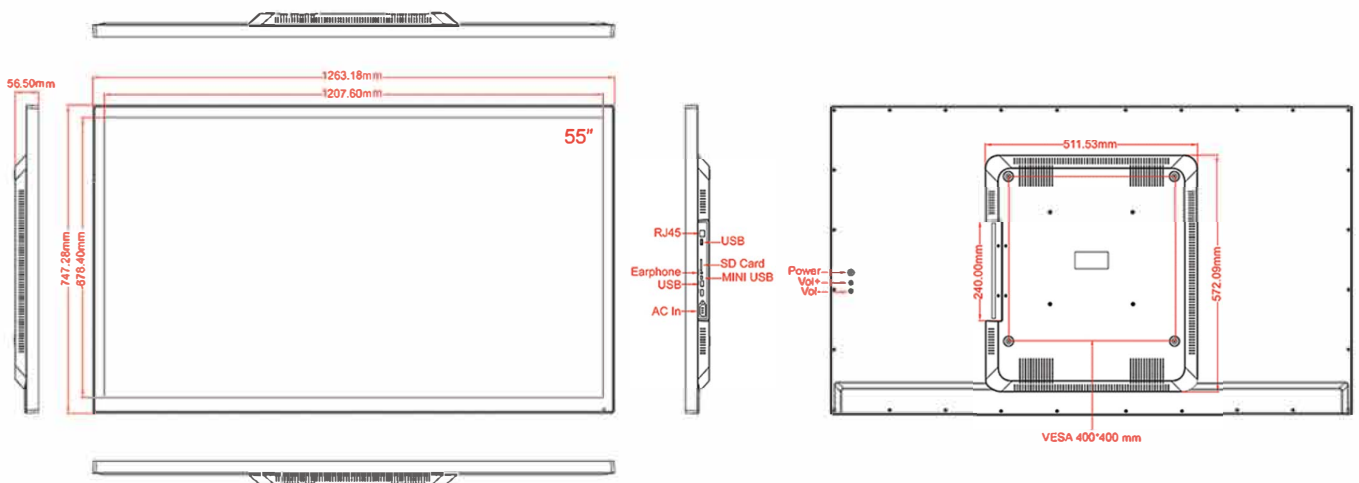

LCD Panel

Screen Diagonal (Inch/cm)	55/138.80
Active Display Area(cm)	120.76(H)×67.84(V)
Aspect Ratio	16:9
Physical Resolution	1920×1080
Maximum showable resolution	1920×1080
Colours Displayed	16.7M
Brightness (cd/m²)	350
Contrast	1400:1
Typical Reaction Time Tr/ Tf (ms)	6/8
Visual Angle Horizontal/Vertical (°)	178/178
Backlight/Backlight Lifetime (hours)	LED/50,000

Touch Panel

Touch Technology	Projected Capacitive 10-point Multitouch
Touch Panel Drivers	Windows; Linux; Mac; Android
Touch Life (Contacts)	Unlimited
Surface Hardness	7H
Surface Treatment	Anti-glare (optional)
Glass Strengthening	Tempered glass

IP Rating

IP65 Front / IP40 Back

Android System

CPU Chipset	Quad-core CortexA17 1.8GHz, RockChipRK3288
System Memory	2 GB
Flash Memory	16 GB
Communication	Ethernet RJ45,Wi-Fi 802.11 b/g/n, Bluetooth 4.0,4G(optional)
Input/Output	DC In,HDMI Output ,3.5mm Audio Jack, Micro USB OTG,USB 2.0 host,RJ45,-POE,SD Card Slot,Microphone
OS	Android 8.1/9.0

Operation/Mechanical

Operating Temperature (°C)	-10~+60
Humidity Range (RH)	10%-90%
Net Weight(Kg)	31.45
Gross Weight(Kg)	39.80(Incl.cartonage)
Housing Material	Plastic Case
Housing(cm)L×W×H	1435.0 × 747.3 × 5.65
Mounting	VESA 400 × 400

Power

Power Indicator	Green LED
Power Supply	100-240V ACDC Active Switching; 12V DC-Out
Working Power (V)	24
Working Power (V)	125
Stand-By Consumption	<1