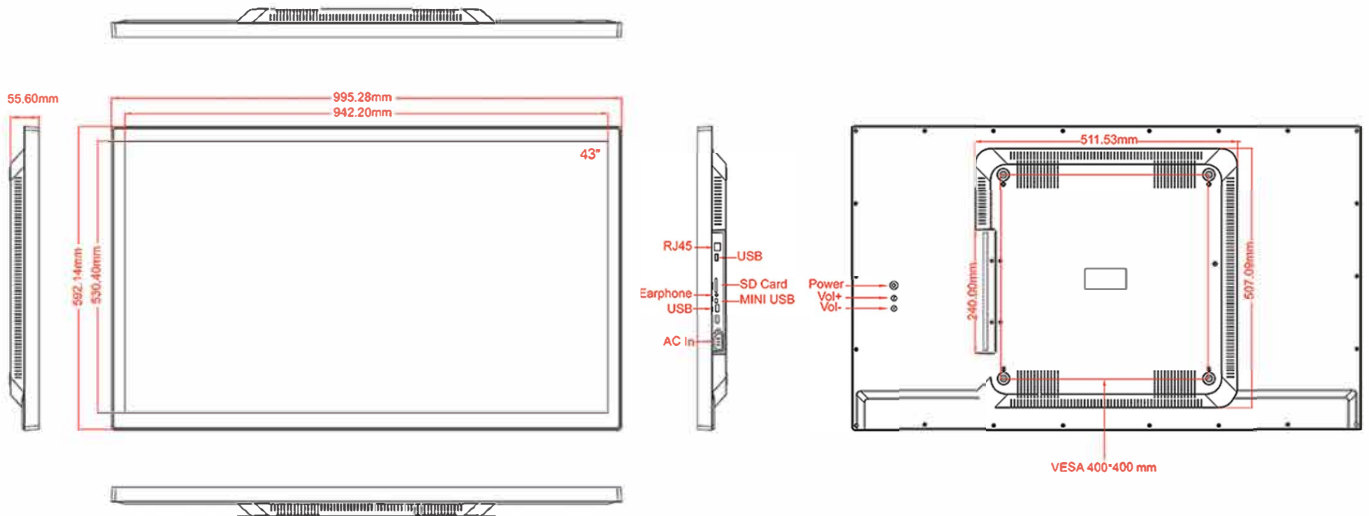

LCD Panel

Screen Diagonal (Inch/cm) 42.5/107.95
Active Display Area(cm) 94.20(H)×53.04(V)
Aspect Ratio 16:9
Physical Resolution 1920×1080
Maximum showable resolution 1920×1080
Colours Displayed 16.7M
Brightness (cd/m²) 300
Contrast 1200:1
Typical Reaction Time Tr/ Tf (ms) 4/4
Visual Angle Horizontal/Vertical (°) 179/179
Backlight/Backlight Lifetime (hours) LED/60,000

Touch Panel

Touch Technology Projected Capacitive 10-point Multitouch
Touch Panel Drivers Windows; Linux; Mac; Android
Touch Life (Contacts) Unlimited
Surface Hardness 7H
Surface Treatment Anti-glare (optional)
Glass Strengthening Tempered glass

IP Rating

IP65 Front / IP40 Back

Android System

CPU Chipset Quad-core CortexA17 1.8GHz, RockChipRK3288
System Memory 2 GB
Flash Memory 16 GB
Communication Ethernet RJ45,Wi-Fi 802.11 b/g/n, Bluetooth 4.0,4G(optional)
Input/Output DC In,HDMI Output ,3.5mm Audio Jack, Micro USB OTG,USB 2.0 host,RJ45,- POE,SD Card Slot,Microphone
OS Android 8.1/9.0

Operation/Mechanical

Operating Temperature (°C) -10~+60
Humidity Range (RH) 10%-90%
Net Weight(Kg) 17.85
Gross Weight(Kg) 23.80(Incl.cartonage)
Housing Material Plastic Case
Housing(cm)L×W×H 99.53 × 59.21×5.56
Mounting VESA 400 × 400

Power

Power Indicator Green LED
Power Supply 100-240V ACDC Active Switching; 12V DC-Out
Working Power (V) 24
Working Power (V) 85
Stand-By Consumption <1