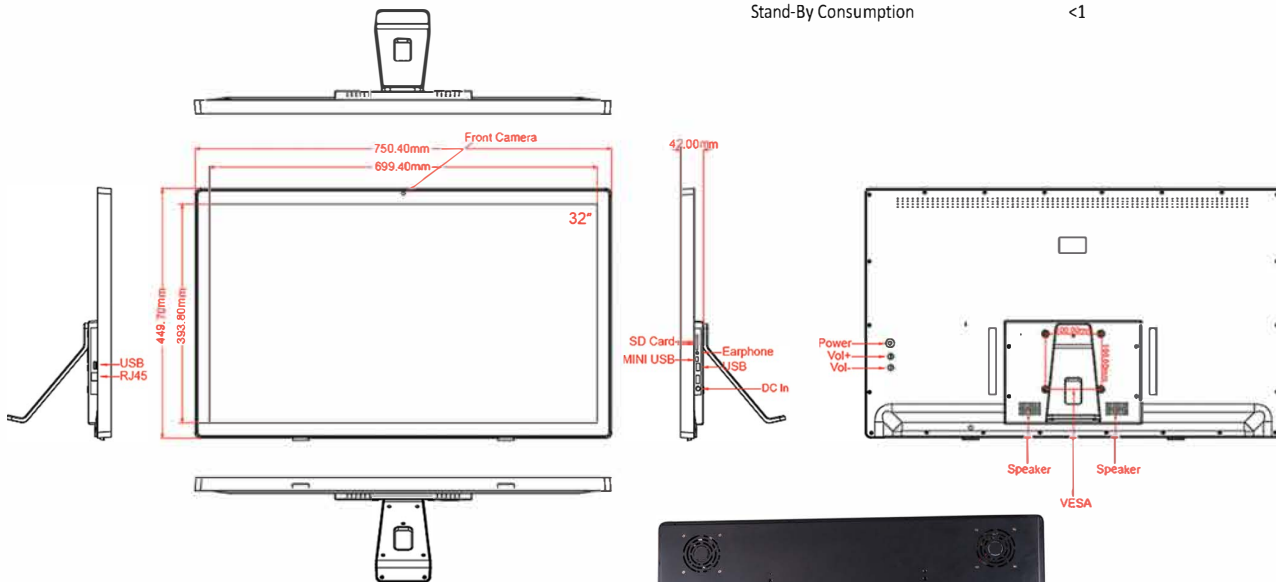

LCD Panel

Screen Diagonal (Inch/cm)	32/80.01
Active Display Area(cm)	69.84(H)×39.29(V)
Aspect Ratio	16:9
Physical Resolution	1920×1080
Maximum showable resolution	1920×1080
Colours Displayed	16.7M
Brightness (cd/m²)	350
Contrast	3000:1
Typical Reaction Time Tr/ Tf (ms)	6/1
Visual Angle Horizontal/Vertical (°)	178/178
Backlight/Backlight Lifetime (hours)	LED/30,000

Touch Panel

Touch Technology	Projected Capacitive 10-point Multitouch
Touch Panel Drivers	Windows; Linux; Mac; Android
Touch Life (Contacts)	Unlimited
Surface Hardness	7H
Surface Treatment	Anti-glare (optional)
Glass Strengthening	Tempered glass

IP Rating

IP65 Front / IP40 Back

Android System

CPU Chipset	Quad-core CortexA17 1.8GHz, RockChipRK3288
System Memory	2 GB
Flash Memory	16 GB
Communication	Ethernet RJ45,Wi-Fi 802.11 b/g/n, Bluetooth 4.0,4G(optional)
Input/Output	DC In,HDMI Output ,3.5mm Audio Jack,Mini USB OTG,USB 2.0 host,RJ45,-POE,SD Card Slot,Microphone
OS	Android 8.1/9.0

Operation/Mechanical

Operating Temperature (°C)	-10~+60
Humidity Range (RH)	10%-90%
Net Weight(Kg)	8.50
Gross Weight(Kg)	12.90(Incl.cartonage)
Housing Material	Plastic Case
Housing(cm)L×W×H	75.04 × 44.97× 4.20
Mounting	VESA 100

Power

Power Indicator	Green LED
Power Supply	100-240V ACDC Active Switching; 12V DC-Out
Working Power (V)	24
Working Power (V)	65
Stand-By Consumption	<1

Learn more about Zuljana at baobao-industries.com

- +86 755 23775660
- +86 755 23779143
- sales@baobao-industries.com
- <https://www.baobao-industries.com>