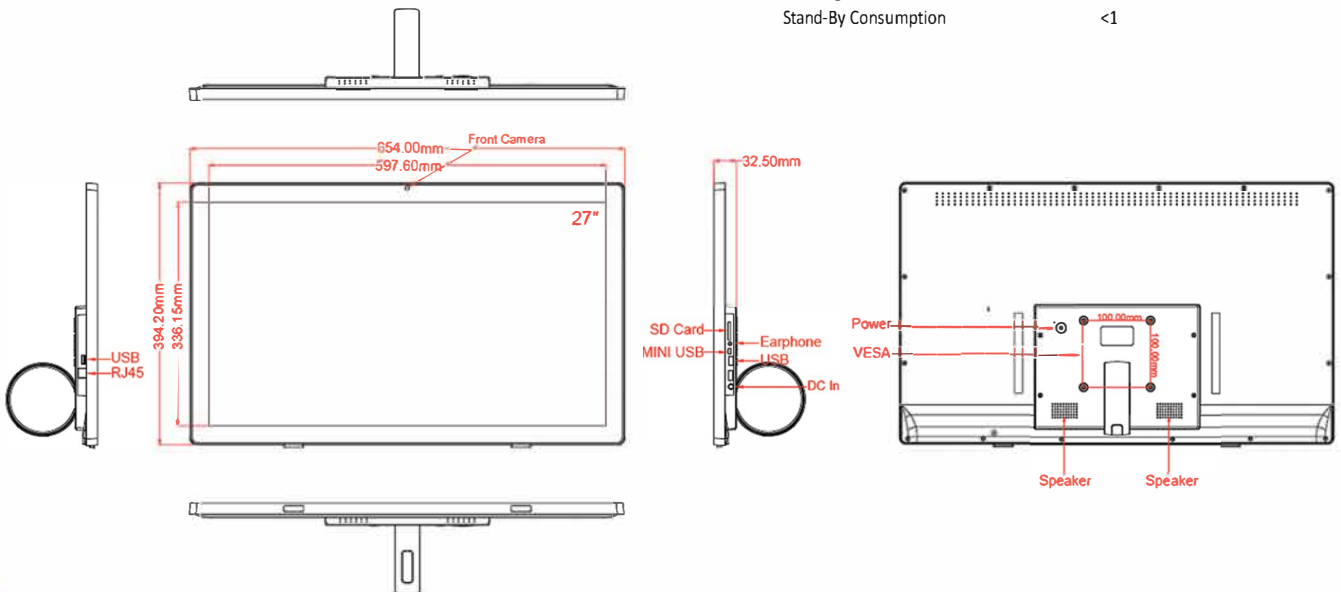

LCD Panel

Screen Diagonal (Inch/cm) 27/68.57
Active Display Area(cm) 52.76(H)×33.61(V)
Aspect Ratio 16:9
Physical Resolution 1920×1080
Maximum showable resolution 1920×1080
Colours Displayed 16.7M
Brightness (cd/m²) 250
Contrast 1000:1
Typical Reaction Time Tr/ Tf (ms) 7/5
Visual Angle Horizontal/Vertical (°) 178/178
Backlight/Backlight Lifetime (hours) LED/20,000

Touch Panel

Touch Technology Projected Capacitive 10-point Multitouch
Touch Panel Drivers Windows; Linux; Mac; Android
Touch Life (Contacts) Unlimited
Surface Hardness 7H
Surface Treatment Anti-glare (optional)
Glass Strengthening Tempered glass

IP Rating

IP65 Front / IP40 Back

Android System

CPU Chipset Quad-core Cortex-A17 1.8GHz, RockChipRK3288
System Memory 2 GB
Flash Memory 16 GB
Communication Ethernet RJ45,Wi-Fi 802.11 b/g/n, Bluetooth 4.0,4G(optional)
Input/Output DC In,HDMI Output ,3.5mm Audio Jack,Mini USB OTG,USB 2.0 host,RJ45,-POE,SD Card Slot,Microphone
OS Android 8.1/9.0

Operation/Mechanical

Operating Temperature (°C) -10~+60
Humidity Range (RH) 10%-90%
Net Weight(Kg) 6.50
Gross Weight(Kg) 9.30(Incl.cartonage)
Housing Material Plastic Case
Housing(cm)L×W×H 65.40 × 39.42× 3.25
Mounting VESA 100

Power

Power Indicator Green LED
Power Supply 100-240V ACDC Active Switching; 12V DC-Out
Working Power (V) 12
Working Power (V) 20
Stand-By Consumption <1