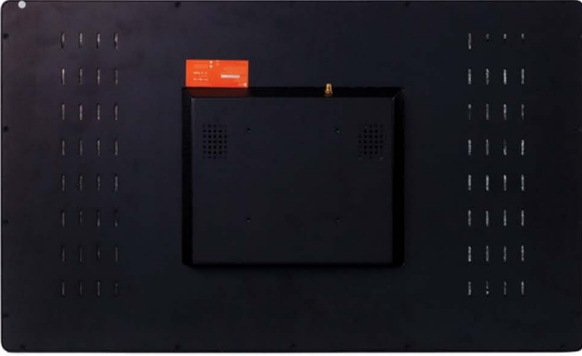

ZULJANA'S INTERACTIVE DIGITAL SIGNAGE ZL270PC-A

INTERACTIVE DIGITAL SIGNAGE FOR TOUCH AND GESTURE

Turn your boring Digital Signage– that everybody usually strolls past– into a genuinely interactive “Touch” experience for more significant customer interaction. Engage audiences with digital signage and empower administrators with remote content management. Our Interactive Digital Signage includes a broad selection of interactive signages from 7-55 inches. The Zuljana interactive signage delivers a professional-grade full HD display, enables a thinner and smaller kiosk design for applications even with limited space.

Intractive Digital Signage Features

- ▶ Commercial Digital Signage
- ▶ Quad-Core Rockchip 3288/3399
- ▶ Support Android 8.1/9.0
- ▶ HD Video 1080P
- ▶ Support Vertical and Horizontal Screen
- ▶ Outstanding image quality
- ▶ Easily integrated
- ▶ Desktop or wall mounting

Ordering information

27"LCD,250 nits(Optional),1000:1,1920×1080 pixels,59.76(H)×33.61(V),LED Backlight

Product Name 27" Interactive Digital Signage
Model Number ZL270PC-A

LCD Panel

Screen Diagonal (Inch/cm) 27/68.57
 Active Display Area(cm) 52.76(H)×33.61(V)
 Aspect Ratio 16:9
 Physical Resolution 1920×1080
 Maximum showable resolution 1920×1080
 Colours Displayed 16.7M
 Brightness (cd/m²) 250
 Contrast 1000:1
 Typical Reaction Time Tr/ Tf (ms) 7/5
 Visual Angle Horizontal/Vertical (°) 178/178
 Backlight/Backlight Lifetime (hours) LED/20,000