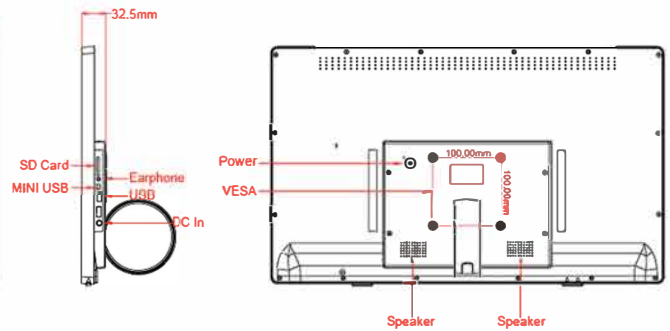

Ordering information

24"LCD,250 nits(Optional),1000:1,1920×1080 pixels,52.70(H)×29.65(V),LED Backlight

Product Name	24" Interactive Digital Signage
Model Number	ZL240PC-A

LCD Panel

Screen Diagonal (Inch/cm)	23.6/59.94
Active Display Area(cm)	52.70(H)×29.65(V)
Aspect Ratio	16:9
Physical Resolution	1920×1080
Maximum showable resolution	1920×1080
Colours Displayed	16.7M
Brightness (cd/m²)	250
Contrast	1000:1
Typical Reaction Time Tr/ Tf (ms)	1.5/3.5
Visual Angle Horizontal/Vertical (°)	178/178
Backlight/Backlight Lifetime (hours)	LED/20,000

Touch Panel

Touch Technology	Projected Capacitive 10-point Multitouch
Touch Panel Drivers	Windows; Linux; Mac; Android
Touch Life (Contacts)	Unlimited
Surface Hardness	7H
Surface Treatment	Anti-glare (optional)
Glass Strengthening	Tempered glass