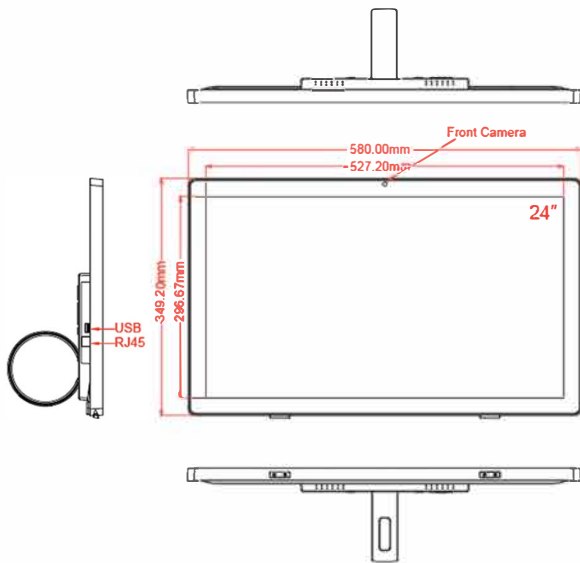

Ordering information

24"LCD,250 nits(Optional),1000:1,1920×1080 pixels,52.70(H)×29.65(V),LED Backlight

Product Name	24" Interactive Digital Signage
Model Number	ZL240PC-A

LCD Panel

Screen Diagonal (Inch/cm)	23.6/59.94
Active Display Area(cm)	52.70(H)×29.65(V)
Aspect Ratio	16:9
Physical Resolution	1920×1080
Maximum showable resolution	1920×1080
Colours Displayed	16.7M
Brightness (cd/m²)	250
Contrast	1000:1
Typical Reaction Time Tr/ Tf (ms)	1.5/3.5
Visual Angle Horizontal/Vertical (°)	178/178
Backlight/Backlight Lifetime (hours)	LED/20,000

Touch Panel

Touch Technology	Projected Capacitive 10-point Multitouch
Touch Panel Drivers	Windows; Linux; Mac; Android
Touch Life (Contacts)	Unlimited
Surface Hardness	7H
Surface Treatment	Anti-glare (optional)
Glass Strengthening	Tempered glass