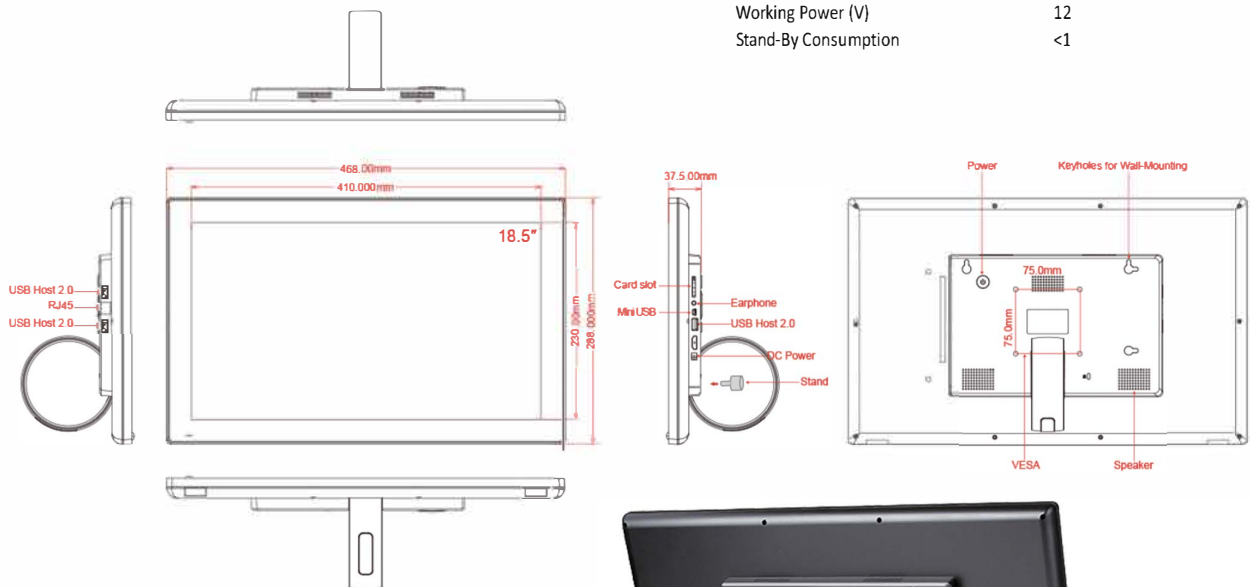

Ordering information

18.5"LCD,250nits(Optional),1000:1,1920×1080 pixels,41.98(H)×23.04(V),LED Backlight

Product Name 18.5" Interactive Digital Signage
Model Number ZL185PC-A

LCD Panel

Screen Diagonal (Inch/cm) 18.5/46.99
Active Display Area(cm) 41.98(H)×23.04(V)
Aspect Ratio 16:9
Physical Resolution 1920×1080
Maximum showable resolution 1920×1080
Colours Displayed 16.7M
Brightness (cd/m²) 250
Contrast 1000:1
Typical Reaction Time Tr/ Tf (ms) 2/6
Visual Angle Horizontal/Vertical (°) 170/170
Backlight/Backlight Lifetime (hours) LED/15,000

Touch Panel

Touch Technology Projected Capacitive 10-point Multitouch
Touch Panel Drivers Windows; Linux; Mac; Android
Touch Life (Contacts) Unlimited
Surface Hardness 7H
Surface Treatment Anti-glare (optional)
Glass Strengthening Tempered glass