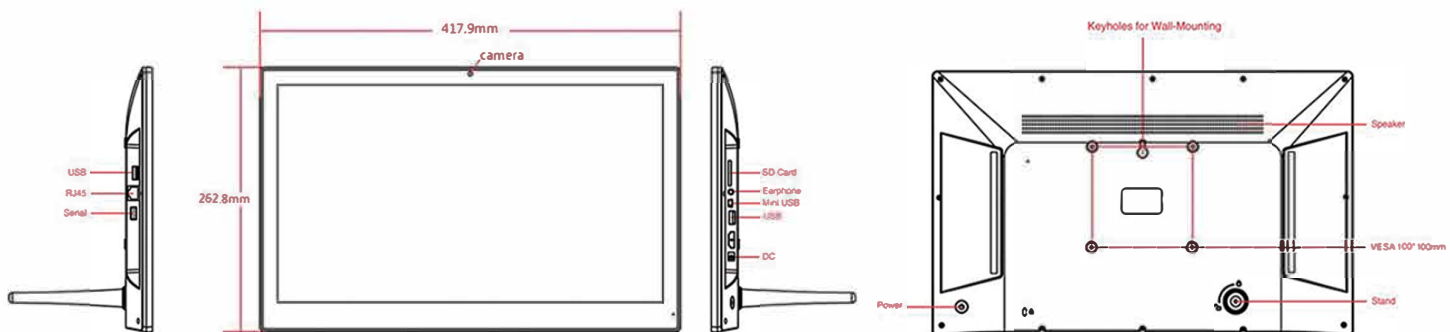

LCD Panel

Screen Diagonal (Inch/cm) 17.3/43.92
Active Display Area(cm) 38.19(H)×21.48(V)
Aspect Ratio 16:9
Physical Resolution 1920×1080
Maximum showable resolution 1920×1080
Colours Displayed 16.7M
Brightness (cd/m²) 250
Contrast 800:1
Typical Reaction Time Tr/ Tf (ms) 15/15
Visual Angle Horizontal/Vertical (°) 170/170
Backlight/Backlight Lifetime (hours) LED/15,000

Touch Panel

Touch Technology Projected Capacitive 10-point Multitouch
Touch Panel Drivers Windows; Linux; Mac; Android
Touch Life (Contacts) Unlimited
Surface Hardness 7H
Surface Treatment Anti-glare (optional)
Glass Strengthening Tempered glass

IP Rating

IP65 Front / IP40 Back

Android System

CPU Chipset Quad-core Cortex-A17 1.8GHz, RockChipRK3288
System Memory 2 GB
Flash Memory 16 GB
Communication Ethernet RJ45,Wi-Fi 802.11 b/g/n, Bluetooth 4.0,4G(optional)
Input/Output DC In,HDMI Output ,3.5mm Audio Jack,Micro USB OTG,USB 2.0 host,RJ45,-POE,SD Card Slot,Microphone
OS Android 8.1/9.0

Operation/Mechanical

Operating Temperature (°C) -10~+60
Humidity Range (RH) 10%-90%
Net Weight(Kg) 1.60
Gross Weight(Kg) 2.50(Incl.cartonage)
Housing Material Plastic Case
Housing(cm)L×W×H 41.79 × 26.28× 2.6
Mounting VESA 100

Power

Power Indicator Green LED
Power Supply 100-240V ACDC Active Switching; 12V DC-Out
Working Power (V) 12
Working Power (V) 12
Stand-By Consumption <1