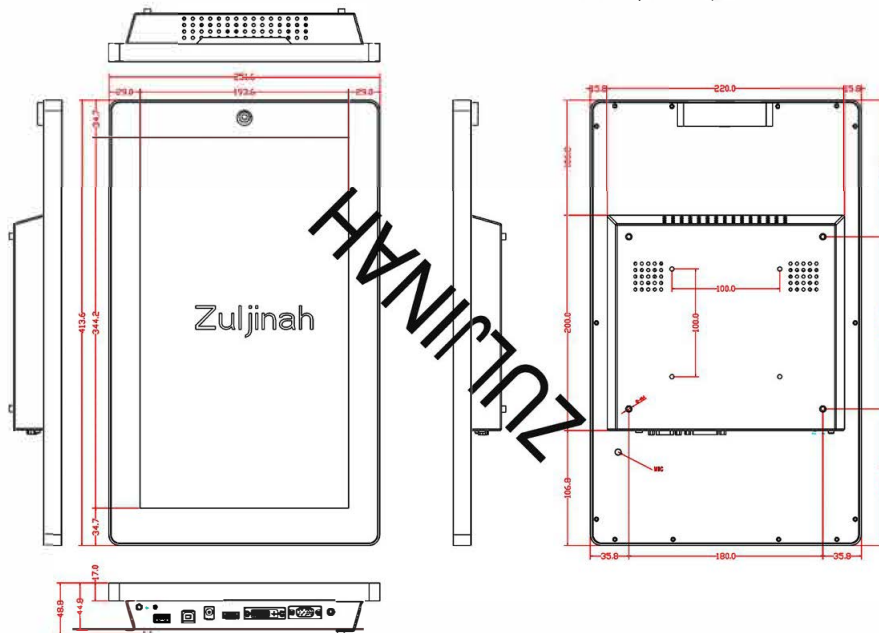

Ordering information

15.6"LCD,250 nits(Optional),800:1,1920x1080 pixels,34.53(H) x19.46(V),LED Backlight

IP Rating

IP65 Front / IP40 Back

LCD Panel

Screen Diagonal (Inch/cm)	15.6/39.6
Active Display Area(cm)	34.53(H)x19.46(V)
Aspect Ratio	16:9
Physical Resolution	1920x1080
Maximum showable resolution	1920x1080
Colours Displayed	16.7M
Brightness (cd/m2)	250
Contrast	800:1
Typical Reaction Time Tr/ Tf (ms)	15/15
Visual Angle Horizontal / vertical (°)	170/170
Backlight/Backlight Lifetime (hours)	LED/15,000

Touch Panel

Touch Technology	Projected Capacitive 10-point Multitouch
Touch Panel Drivers	Windows; Linux; Mac; Android
Touch Life (Contacts)	Unlimited
Surface Hardness	7H
Surface Treatment	Anti-glare (optional)
Glass Strengthening	Tempered glass