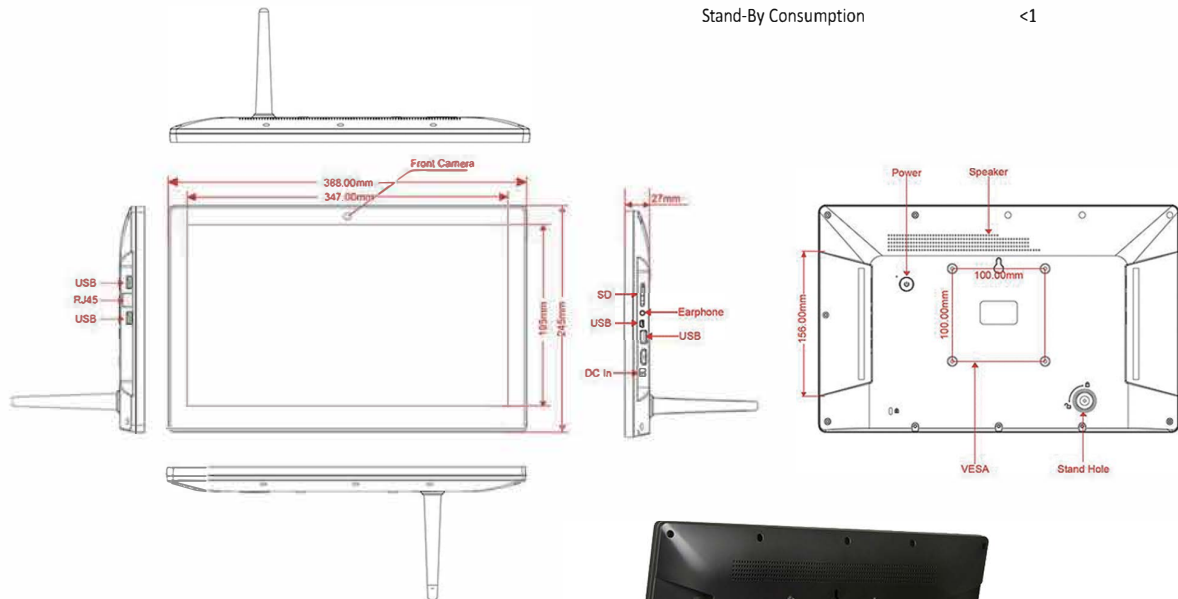

Ordering information

15.6"LCD,250 nits(Optional),800:1,1920×1080 pixels,34.44(H)×19.36(V),LED Backlight

Product Name	15.6" Interactive Digital Signage
Model Number	ZL156PC-A

LCD Panel

Screen Diagonal (Inch/cm)	15.6/39.6
Active Display Area(cm)	34.44(H)×19.36(V)
Aspect Ratio	16:9
Physical Resolution	1920×1080
Maximum showable resolution	1920×1080
Colours Displayed	16.7M
Brightness (cd/m²)	250
Contrast	700:1
Typical Reaction Time Tr/ Tf (ms)	15/15
Visual Angle Horizontal/Vertical (°)	170/170
Backlight/Backlight Lifetime (hours)	LED/15,000

Touch Panel

Touch Technology	Projected Capacitive 10-point Multitouch
Touch Panel Drivers	Windows; Linux; Mac; Android
Touch Life (Contacts)	Unlimited
Surface Hardness	7H
Surface Treatment	Anti-glare (optional)
Glass Strengthening	Tempered glass