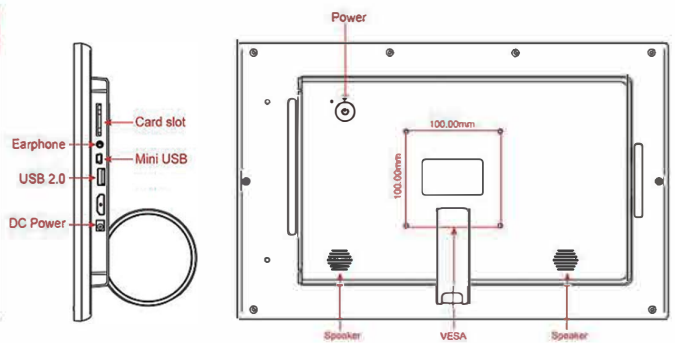

Ordering information

14.1"LCD,250 nits(Optional),700:1,1920×1080 pixels,30.93(H)×17.40(V),LED Backlight

Product Name 14.1" Interactive Digital Signage
Model Number ZL141PC-A

LCD Panel

Screen Diagonal (Inch/cm) 14.1/35.81
Active Display Area(cm) 30.93(H)×17.40(V)
Aspect Ratio 16:9
Physical Resolution 1920×1080
Maximum showable resolution 1920×1080
Colours Displayed 16.7M
Brightness (cd/m²) 250
Contrast 700:1
Typical Reaction Time Tr/ Tf (ms) 10/15
Visual Angle Horizontal/Vertical (°) 150/145
Backlight/Backlight Lifetime (hours) LED/20,000

Touch Panel

Touch Technology Projected Capacitive 10-point Multitouch
Touch Panel Drivers Windows; Linux; Mac; Android
Touch Life (Contacts) Unlimited
Surface Hardness 7H
Surface Treatment Anti-glare (optional)
Glass Strengthening Tempered glass