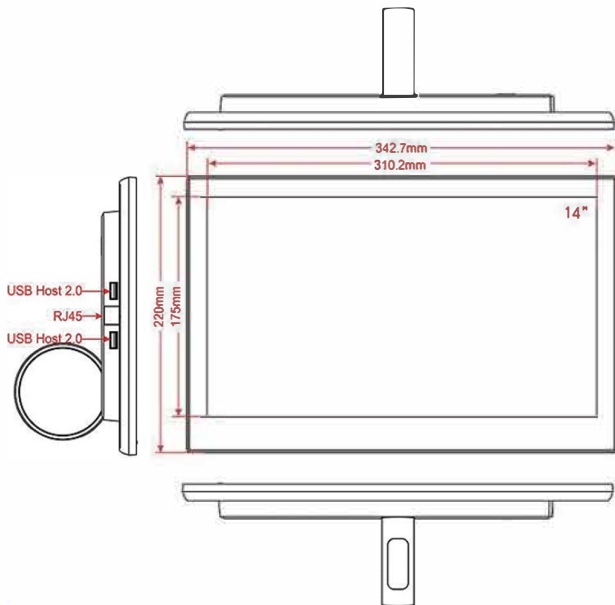

Ordering information

14.1"LCD,250 nits(Optional),700:1,1920×1080 pixels,30.93(H)×17.40(V),LED Backlight

Product Name 14.1" Interactive Digital Signage
Model Number ZL141PC-A

LCD Panel

Screen Diagonal (Inch/cm) 14.1/35.81
Active Display Area(cm) 30.93(H)×17.40(V)
Aspect Ratio 16:9
Physical Resolution 1920×1080
Maximum showable resolution 1920×1080
Colours Displayed 16.7M
Brightness (cd/m²) 250
Contrast 700:1
Typical Reaction Time Tr/ Tf (ms) 10/15
Visual Angle Horizontal/Vertical (°) 150/145
Backlight/Backlight Lifetime (hours) LED/20,000

Touch Panel

Touch Technology Projected Capacitive 10-point Multitouch
Touch Panel Drivers Windows; Linux; Mac; Android
Touch Life (Contacts) Unlimited
Surface Hardness 7H
Surface Treatment Anti-glare (optional)
Glass Strengthening Tempered glass