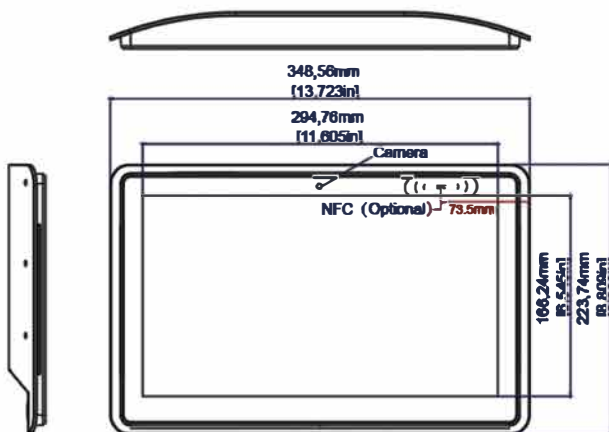

Ordering information

13.3"LCD,350 nits(Optional),700:1,1920x1080 pixels,25.50(H) x16.70(V),LED Backlight

Product Name 13.3" Interactive Digital Signage
Model Number ZL133PC-A

LCD Panel

Screen Diagonal (Inch/cm) 13.3/33.78
Active Display Area(cm) 29.50(H)x16.70(V)
Aspect Ratio 16:9
Physical Resolution 1920x1080
Maximum showable resolution 1920x1080
Colours Displayed 16.7M
Brightness (cd/m²) 350
Contrast 700:1
Typical Reaction Time Tr/ Tf (ms) 14/11
Visual Angle Horizontal/Vertical (°) 178/178
Backlight/Backlight Lifetime (hours) LED/15,000

Touch Panel

Touch Technology Projected Capacitive 10-point Multitouch
Touch Panel Drivers Windows; Linux; Mac; Android
Touch Life (Contacts) Unlimited
Surface Hardness 7H
Surface Treatment Anti-glare (optional)
Glass Strengthening Tempered glass