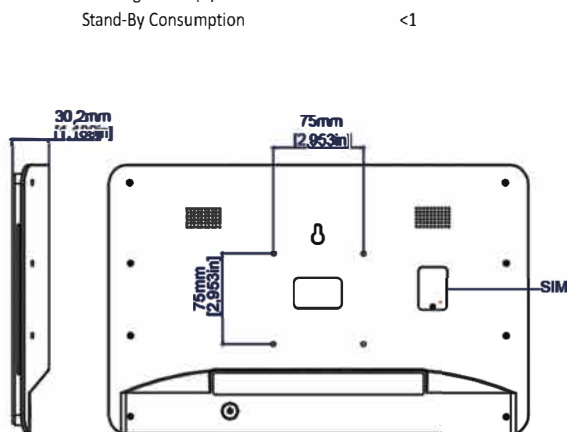

Ordering information

13.3"LCD,350 nits(Optional),700:1,1920x1080 pixels,25.50(H) x16.70(V),LED Backlight

Product Name 13.3" Interactive Digital Signage
Model Number ZL133PC-A

LCD Panel

Screen Diagonal (Inch/cm) 13.3/33.78
Active Display Area(cm) 29.50(H)x16.70(V)
Aspect Ratio 16:9
Physical Resolution 1920x1080
Maximum showable resolution 1920x1080
Colours Displayed 16.7M
Brightness (cd/m²) 350
Contrast 700:1
Typical Reaction Time Tr/ Tf (ms) 14/11
Visual Angle Horizontal/Vertical (°) 178/178
Backlight/Backlight Lifetime (hours) LED/15,000

Touch Panel

Touch Technology Projected Capacitive 10-point Multitouch
Touch Panel Drivers Windows; Linux; Mac; Android
Touch Life (Contacts) Unlimited
Surface Hardness 7H
Surface Treatment Anti-glare (optional)
Glass Strengthening Tempered glass