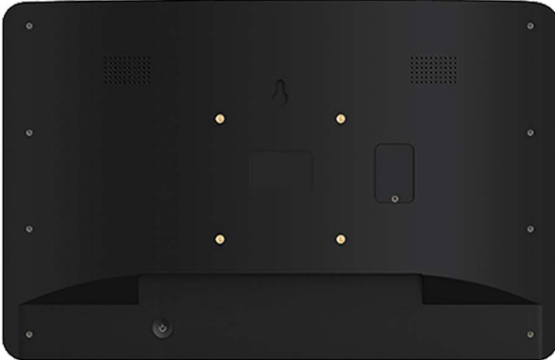

ZULJANA'S INTERACTIVE DIGITAL SIGNAGE ZL133PC-A

INTERACTIVE DIGITAL SIGNAGE FOR TOUCH AND GESTURE

Turn your boring Digital Signage– that everybody usually strolls past– into a genuinely interactive “Touch” experience for more significant customer interaction. Engage audiences with digital signage and empower administrators with remote content management. Our Interactive Digital Signage includes a broad selection of interactive signages from 7-55 inches. The Zuljana interactive signage delivers a professional-grade full HD display, enables a thinner and smaller kiosk design for applications even with limited space.

Intractive Digital Signage Features

- ▶ Commercial Digital Signage
- ▶ Quad-Core Rockchip 3288/3399
- ▶ Support Android 8.1/9.0
- ▶ HD Video 1080P
- ▶ Support Vertical and Horizontal Screen
- ▶ Outstanding image quality
- ▶ Easily integrated
- ▶ Desktop or wall mounting

Ordering information

13.3"LCD,350 nits(Optional),700:1,1920x1080 pixels,25.50(H) x16.70(V),LED Backlight

Product Name 13.3" Interactive Digital Signage
Model Number ZL133PC-A

LCD Panel

Screen Diagonal (Inch/cm) 13.3/33.78
 Active Display Area(cm) 29.50(H)x16.70(V)
 Aspect Ratio 16:9
 Physical Resolution 1920x1080
 Maximum showable resolution 1920x1080
 Colours Displayed 16.7M
 Brightness (cd/m²) 350
 Contrast 700:1
 Typical Reaction Time Tr/ Tf (ms) 14/11
 Visual Angle Horizontal/Vertical (°) 178/178
 Backlight/Backlight Lifetime (hours) LED/15,000