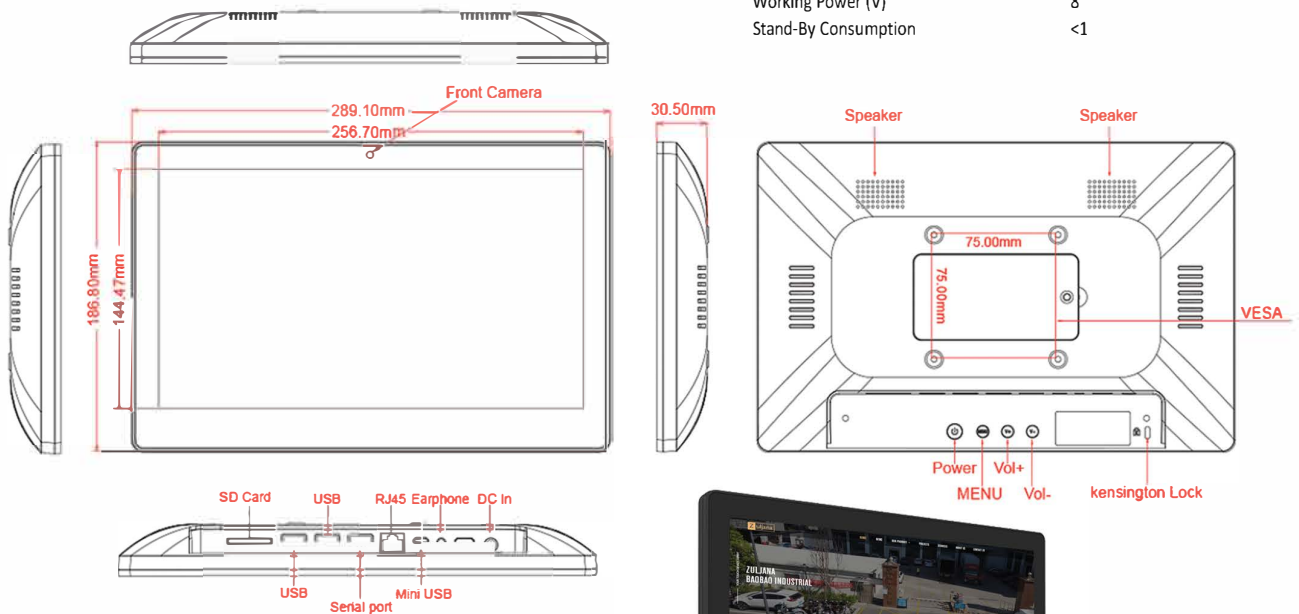

LCD Panel

Screen Diagonal (Inch/cm) 11.6/29.46
Active Display Area(cm) 25.67(H)×14.44(V)
Aspect Ratio 16:9
Physical Resolution 1920×1080
Maximum showable resolution 1920×1080
Colours Displayed 16.7M
Brightness (cd/m²) 250
Contrast 700:1
Typical Reaction Time Tr/ Tf (ms) 10/15
Visual Angle Horizontal/Vertical (°) 150/145
Backlight/Backlight Lifetime (hours) LED/20,000

Touch Panel

Touch Technology Projected Capacitive 10-point Multitouch
Touch Panel Drivers Windows; Linux; Mac; Android
Touch Life (Contacts) Unlimited
Surface Hardness 7H
Surface Treatment Anti-glare (optional)
Glass Strengthening Tempered glass

IP Rating

IP65 Front / IP40 Back

Android System

CPU Chipset Quad-core Cortex-A17 1.8GHz, RockChipRK3288
System Memory 2 GB
Flash Memory 16 GB
Communication Ethernet RJ45,Wi-Fi 802.11 b/g/n, Bluetooth 4.0,4G(optional)
Input/Output DC In,HDMI Output ,3.5mm Audio Jack,Micro USB OTG,USB 2.0 host,RJ45,-POE,SD Card Slot,Microphone
OS Android 8.1/9.0

Operation/Mechanical

Operating Temperature (°C) -10~+60
Humidity Range (RH) 10%-90%
Net Weight(Kg) 0.54
Gross Weight(Kg) 1.10(Incl.cartonage)
Housing Material Plastic Case
Housing(cm)L×W×H 28.91 × 18.68 × 3.05
Mounting VESA 75

Power

Power Indicator Green LED
Power Supply 100-240V ACDC Active Switching; 12V DC-Out
Working Power (V) 12
Working Power (V) 8
Stand-By Consumption <1

Learn more about Zuljana at baobao-industries.com

+86 755 23775660
+86 755 23779143
sales@baobao-industries.com
<https://www.baobao-industries.com>