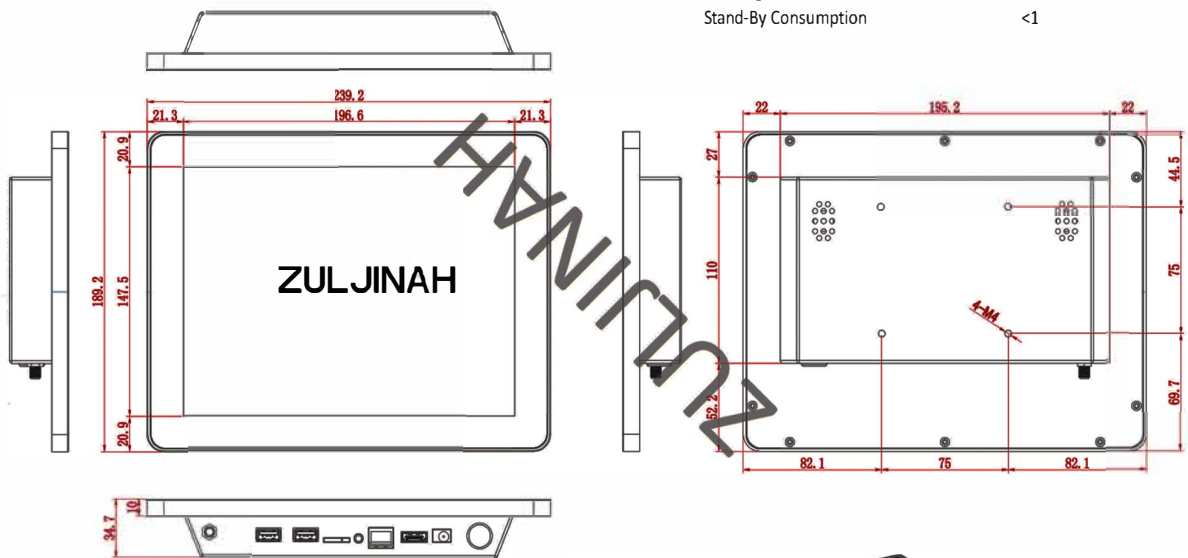

LCD Panel

Screen Diagonal (Inch/cm) 9.7/24.64
Active Display Area(cm) 19.66(H)×14.75(V)
Aspect Ratio 4:3
Physical Resolution 1024×768
Maximum showable resolution 1920×1080
Colours Displayed 16.7M
Brightness (cd/m²) 350
Contrast 800:1
Typical Reaction Time Tr/ Tf (ms) 10/15
Visual Angle Horizontal/Vertical (°) 170/170
Backlight/Backlight Lifetime (hours) LED/20,000

Touch Panel

Touch Technology Projected Capacitive 10-point Multitouch
Touch Panel Drivers Windows; Linux; Mac; Android
Touch Life (Contacts) Unlimited
Surface Hardness 7H
Surface Treatment Anti-glare (optional)
Glass Strengthening Tempered glass

IP Rating

IP65 Front / IP40 Back

Android System

CPU Chipset Quad-core CortexA17 1.8GHz, RockChipRK3288
System Memory 2 GB
Flash Memory 16 GB
Communication Ethernet RJ45,Wi-Fi 802.11 b/g/n, Bluetooth 4.0,4G(optional)
Input/Output DC In,HDMI Output ,3.5mm Audio Jack,Micro USB OTG,USB 2.0 host,RJ45,-POE,SD Card Slot,Microphone
OS Android 8.1/9.0

Operation/Mechanical

Operating Temperature (°C) -10~+60
Humidity Range (RH) 10%-90%
Net Weight(Kg) 1.40
Gross Weight(Kg) 2.00(Incl.cartonage)
Housing Material Plastic case
Housing(cm)L×W×H 23.92 × 18.92 × 3.47
Mounting VESA 75

Power

Power Indicator Green LED
Power Supply 100-240V ACDC Active Switching; 12V DC-Out
Working Power (V) 12
Working Power (V) 8
Stand-By Consumption <1

Learn more about **Zuljana** at baobao-industries.com

☎ +86 755 23775660
📠 +86 755 23779143
✉ sales@baobao-industries.com
🌐 <https://www.baobao-industries.com>