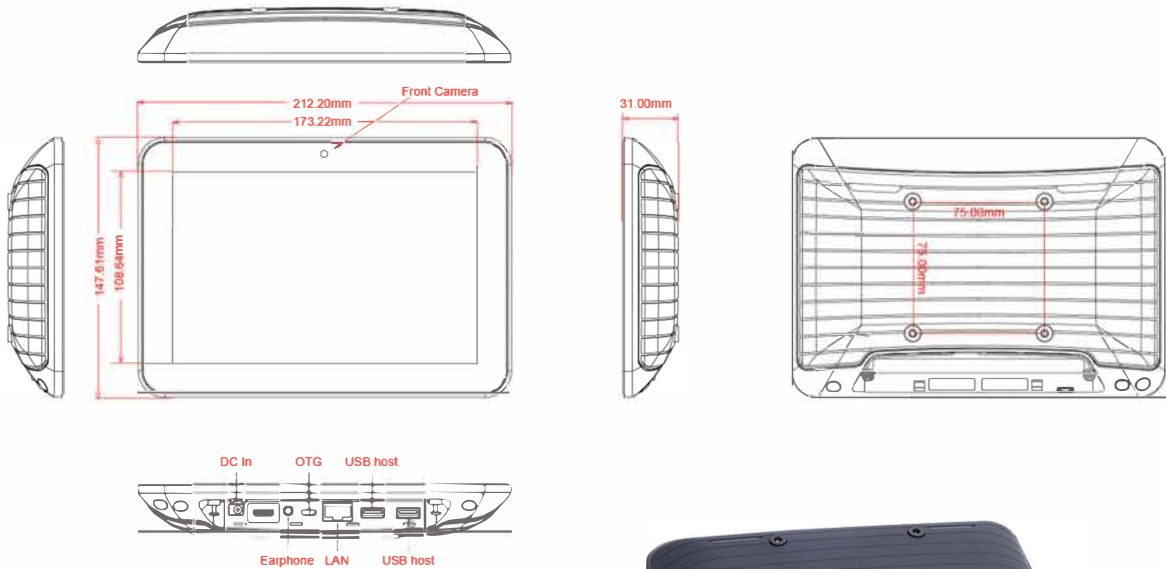

LCD Panel

Screen Diagonal (Inch/cm)	8/20.32
Active Display Area(cm)	17.22(H)×10.86(V)
Aspect Ratio	16:10
Physical Resolution	1280×800
Maximum showable resolution	1920×1080
Colours Displayed	16.7M
Brightness (cd/m²)	250
Contrast	800:1
Typical Reaction Time Tr/ Tf (ms)	6/14
Visual Angle Horizontal/Vertical (°)	150/150
Backlight/Backlight Lifetime (hours)	LED/20,000

Touch Panel

Touch Technology	Projected Capacitive 10-point Multitouch
Touch Panel Drivers	Windows; Linux; Mac; Android
Touch Life (Contacts)	Unlimited
Surface Hardness	7H
Surface Treatment	Anti-glare (optional)
Glass Strengthening	Tempered glass

IP Rating

IP65 Front / IP40 Back

Android System

CPU Chipset	Quad-core CortexA17 1.8GHz, RockChip RK3288
System Memory	2 GB
Flash Memory	16 GB
Communication	Ethernet RJ45,Wi-Fi 802.11 b/g/n, Bluetooth 4.0,4G(optional)
Input/Output	DC In,HDMI Output ,3.5mm Audio Jack, Micro USB OTG, USB 2.0 host,RJ45,-POE,SD Card Slot, Microphone
OS	Android 8.1/9.0

Operation/Mechanical

Operating Temperature (°C)	-10~+60
Humidity Range (RH)	10%-90%
Net Weight(Kg)	0.95
Gross Weight(Kg)	1.90(Incl.cartonage)
Housing Material	Plastic Case
Housing(cm)L×W×H	21.22 × 14.76 × 3.10
Mounting	VESA 75

Power

Power Indicator	Green LED
Power Supply	100-240V ACDC Active Switching; 12V DC-Out
Working Power (V)	12
Working Power (V)	14
Stand-By Consumption	<1