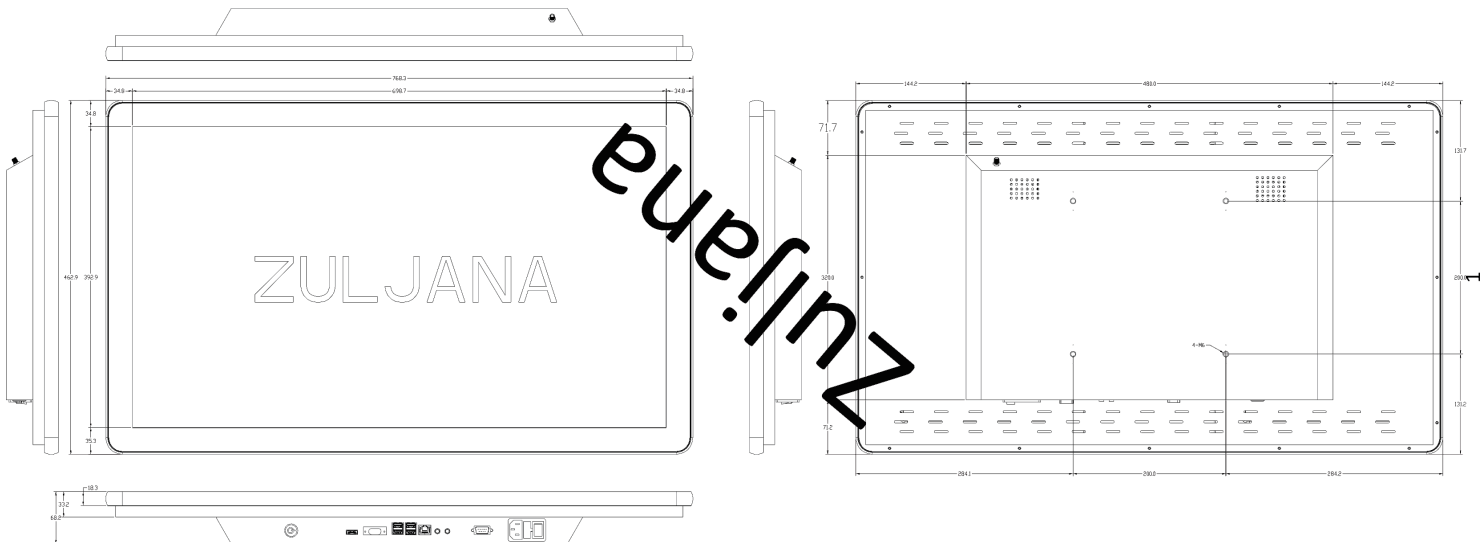

Specification

● System

CPU

Intel® Core I3-3217U

Chipset

Intel® NM70 express chipset

Graphics GPU

Intel® HD Graphics 4000

Audio

Realtek ALC662 6 channel high fidelity audio chip

Memory

4GB DDR3L non-ECC

Storage (Switchable)

Zuljana Industrial 64GB SSD

Network

2 x Realtek PCIe GB LAN 8111G; W-LAN

Driver Support

Win7/8/10; Linux; 32Bit/64Bit

Pre-installed OS

Linux Ubuntu

● Power Supply

Power Indicator:Green LED

Power input:100-240V ACDC active switching; 12V DC-Out

Working Power(V):12

Working Power(V):42

Stand-By Consumption:<1

● Environment

Operating:0 C to +40 C ,10% to 90% rel.humidity(non-condensing)

Storage: -10 C to +60 C ,5% to 95% rel.humidity (non-condensing)Ingress

Rating

IP65(Front Panel),IP40(Back)

● Display

LCD Panel

32"(1920×1080); 16:9, 16.7 million colours

● Luminance

250 cd/m²

Contrast

3000:1

● Interfaces

I/O

2×USB3.0

4×USB2.0

2×Ethernet 10/100/1000Mbit/s,isolated 2KV

UI

Projected capacitive touch panel with 7H surface hardness

Ordering Information

● ZL320PC-C

32" Touch Panel PC with Intel® Core I3-3217U and Ubuntu 18.04 Embedded

Dimensions

Product Measurement : mm
Tolerance : ± 1 mm

Shenzhen BaoBao Industrial Co., Ltd

Tel: +86 0755 23775660

Email: sales@baobao-industries.com

Website: www.baobao-industries.com

Website: www.baobao-industries.com

Address: 2 / F, Building B, Xinzhongtai Science and Technology Park,
Guangming New District, Shenzhen