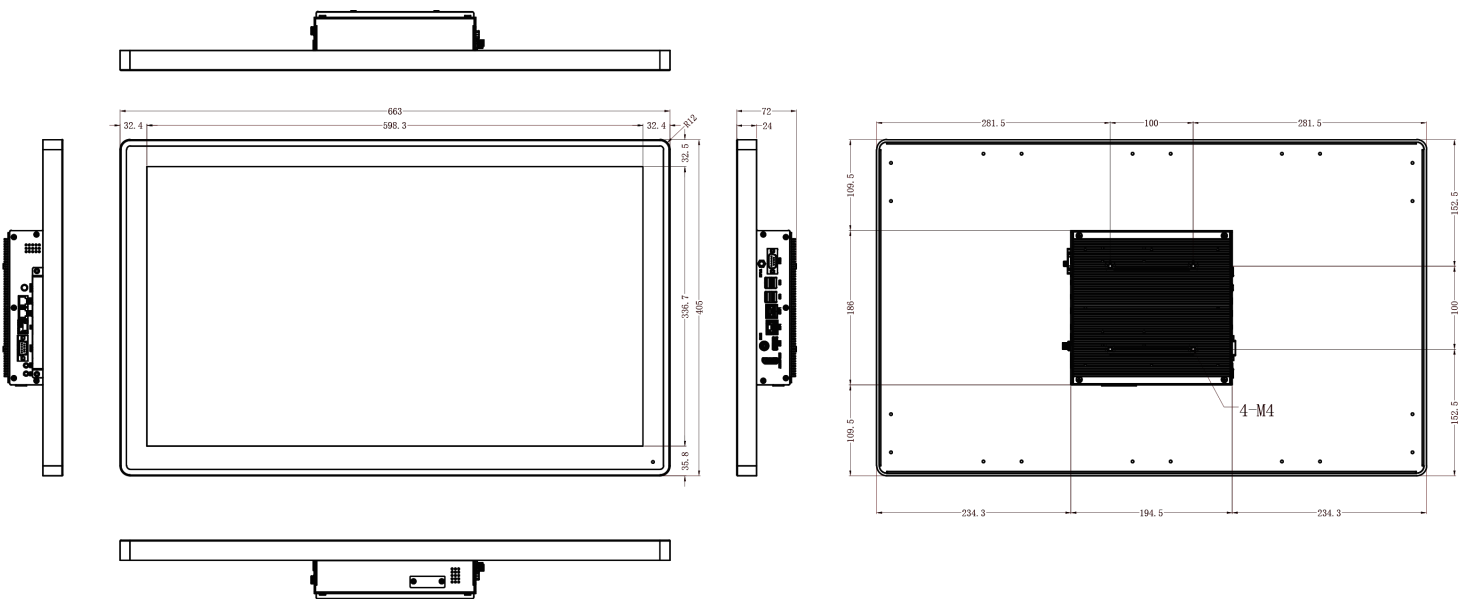

Specification

● System

CPU

Intel® Core I3-3217U

Chipset

Intel® NM70 express chipset

Graphics GPU

Intel® HD Graphics 4000

Audio

Realtek ALC662 6 channel high fidelity audio chip

Memory

4GB DDR3L non-ECC

Storage (Switchable)

Zuljana Industrial 64GB SSD

Network

2 x Realtek PCIe GB LAN 8111G; W-LAN

Driver Support

Win7/8/10; Linux; 32Bit/64Bit

Pre-installed OS

Linux Ubuntu

● Power Supply

Power Indicator:Green LED

Power input:100-240V ACDC active switching; 12V DC-Out

Working Power(V):12

Working Power(V):36

Stand-By Consumption:<1

● Environment

Operating:0 C to +40 C ,10% to 90% rel.humidity(non-condensing)

Storage: -10 C to +60 C ,5% to 95% rel.humidity (non-condensing)Ingress

Rating

IP65(Front Panel),IP40(Back)

● Display

LCD Panel

27"(1920×1080); 16:9,16.7 million colours

● Luminance

250 cd/m²

Contrast

3000:1

● Interfaces

I/O

2×USB3.0

4×USB2.0

2×Ethernet 10/100/1000Mbit/s,isolated 2KV

UI

Projected capacitive touch panel with 7H surface hardness

Ordering Information

● ZL270PC-C

27" Touch Panel PC with Intel® Core I3-3217U and Ubuntu 18.04 Embedded

Dimensions

Product Measurement : mm
Tolerance : ± 1 mm

Shenzhen BaoBao Industrial Co., Ltd

Tel: +86 0755 23775660

Email: sales@baobao-industries.com

Website: www.baobao-industries.com

Website: www.baobao-industries.com

Address: 2 / F, Building B, Xinzhongtai Science and Technology Park,
Guangming New District, Shenzhen