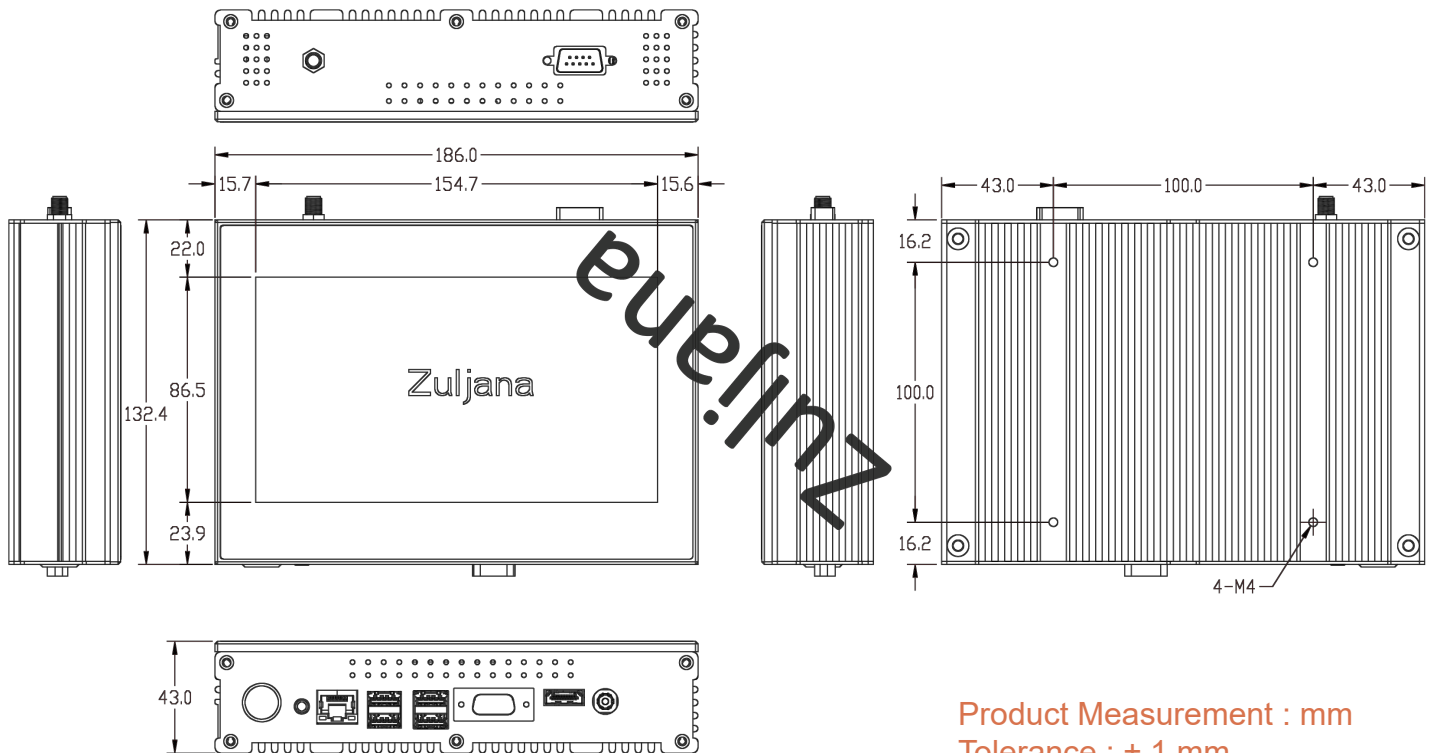

● Display

LCD Panel

7 "(1024×600); 16:9, 262K colours

● Luminance

500 cd/m²

Contrast

700:1

● Interfaces

I/O

2×USB3.0

4×USB2.0

2×Ethernet 10/100/1000Mbit/s,isolated 2KV

UI

Projected capacitive touch panel with 7H surface hardness

Ordering Information

● ZL070PC-C

7" Touch Panel PC with Intel® Core I3-3217U and Ubuntu 18.04 Embedded

Dimensions

Shenzhen BaoBao Industrial Co., Ltd

Tel: +86 0755 23775660

Email: sales@baobao-industries.com

Website: www.baobao-industries.com